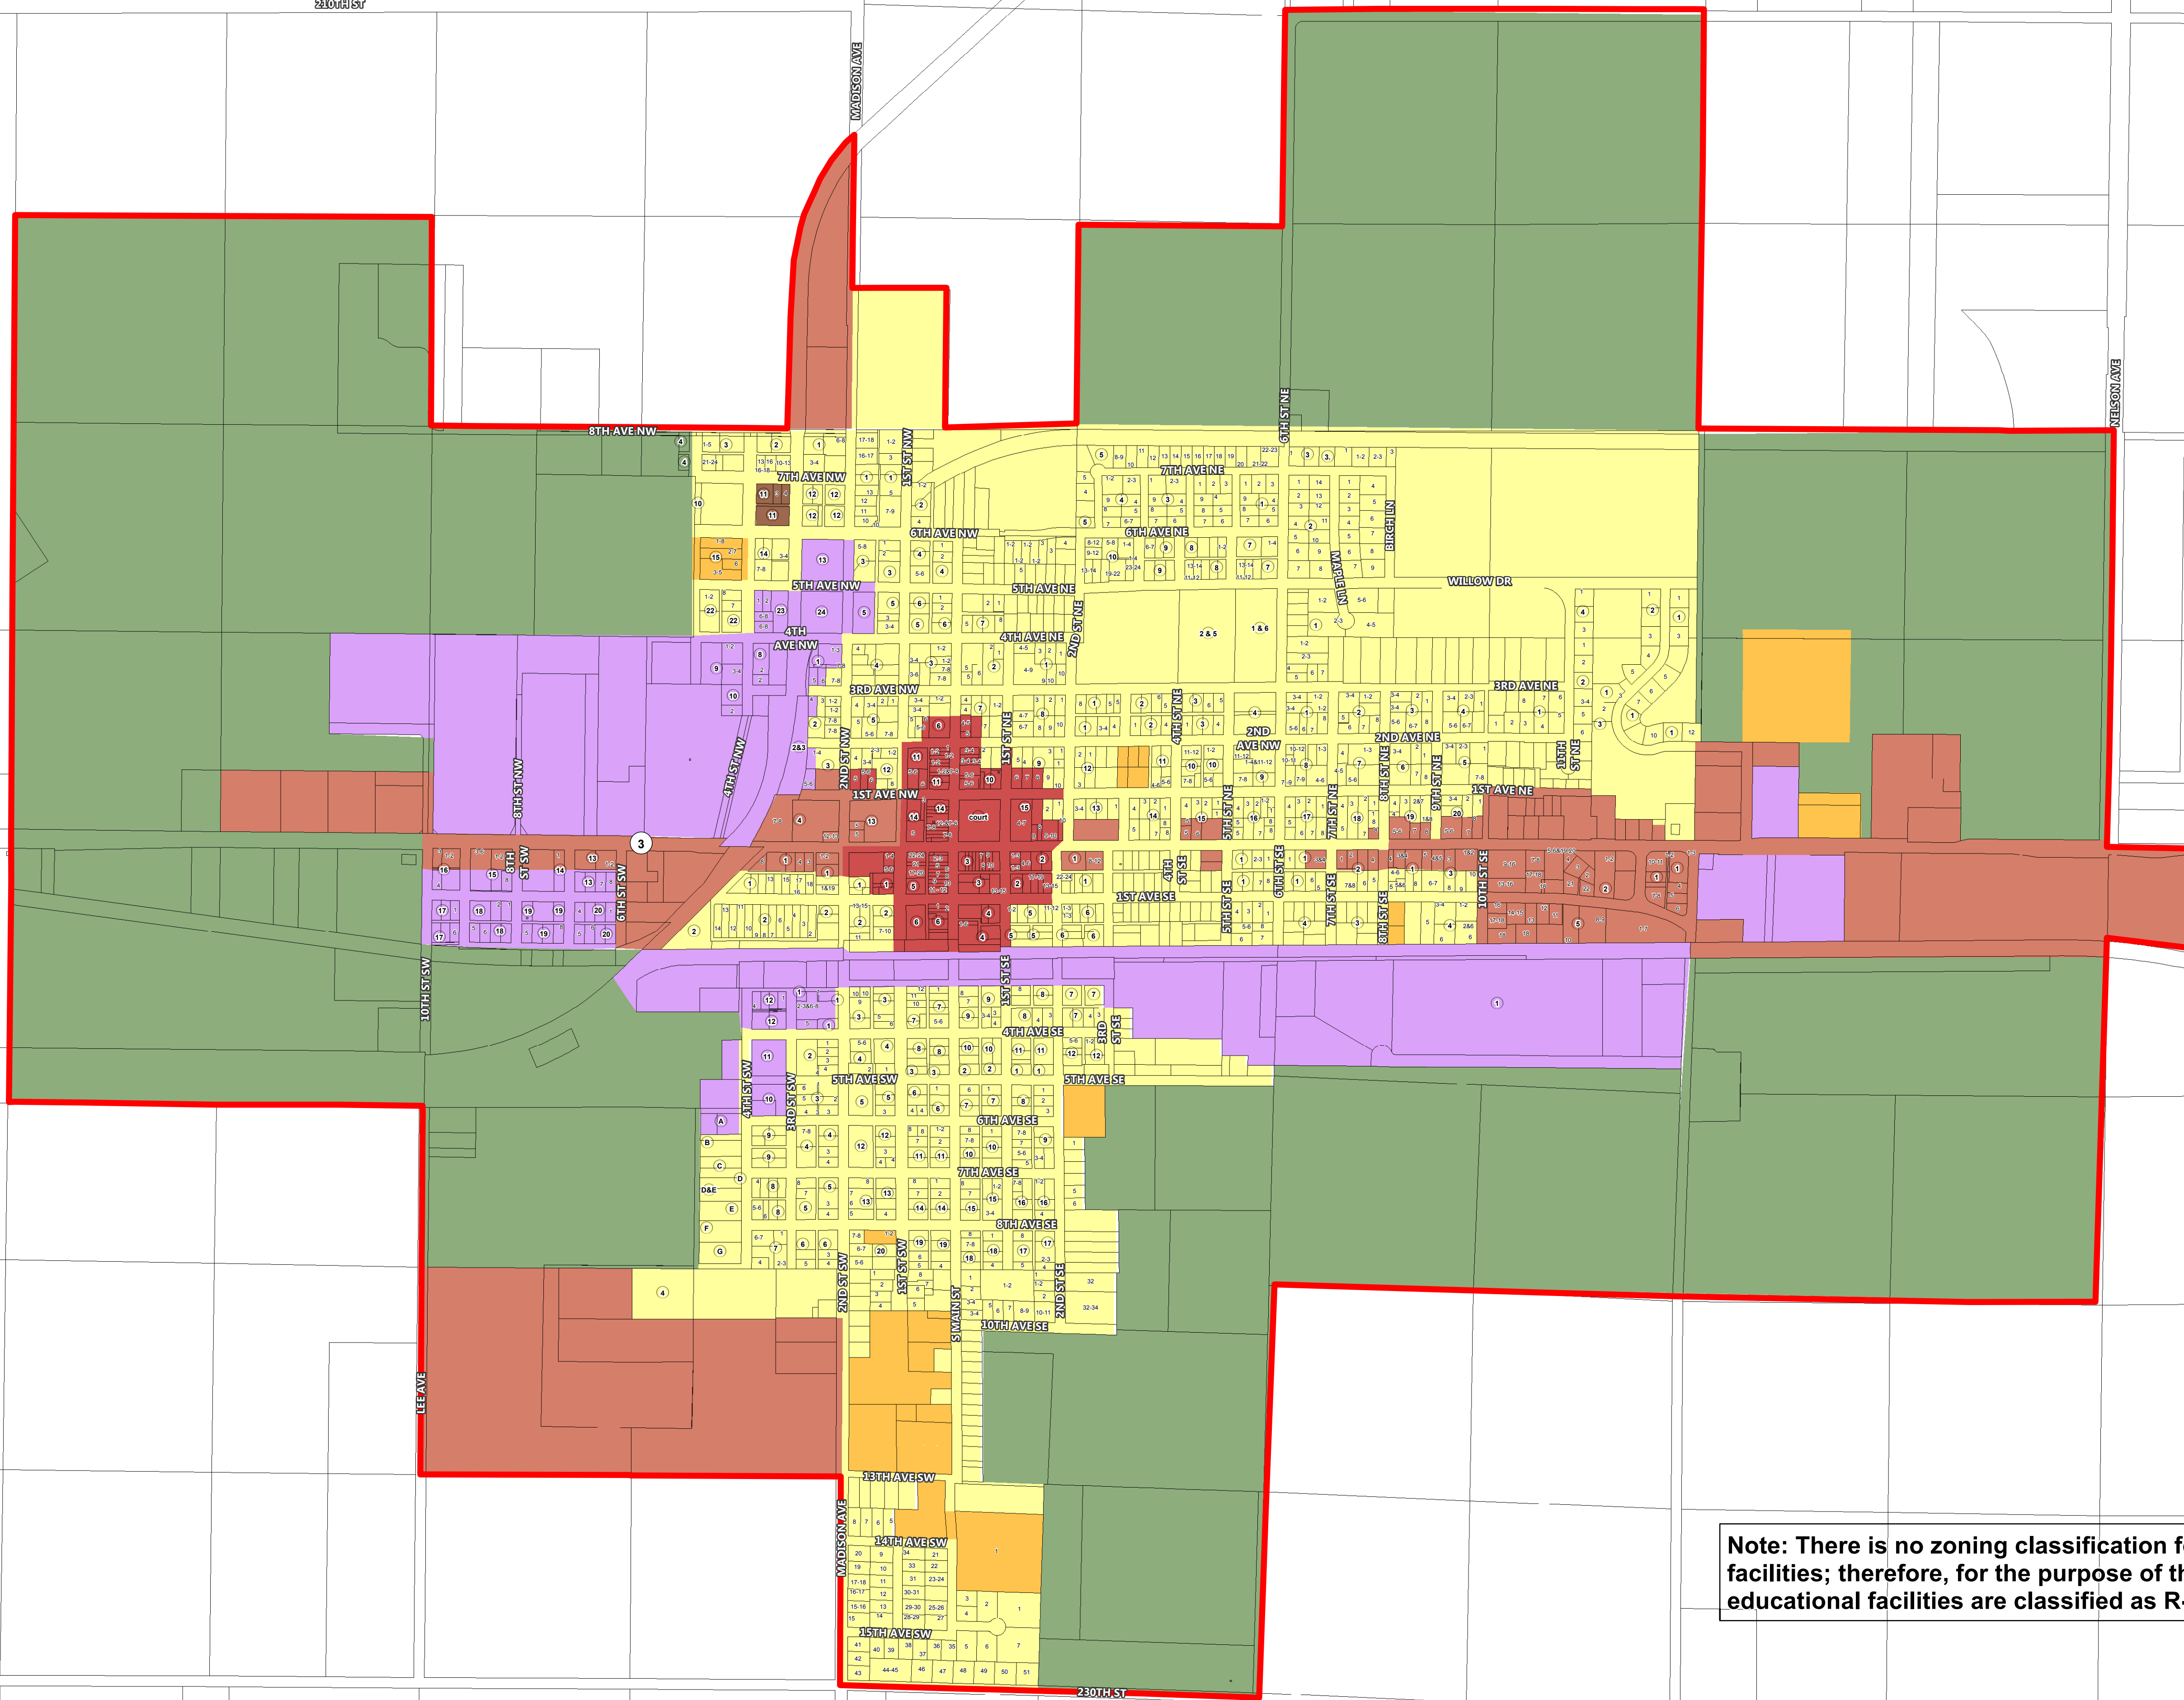

Figure 1
City of Clarion
Zoning and City
Boundary
Clarion, Wright County, Iowa
Wednesday, August 08, 2018

- Legend**
- ClarionBlockLabels
 - City Boundary
 - Parcels
 - Zoning District**
 - Zoning Classification**
 - A-1
 - C-1
 - C-2
 - M-1
 - R-1
 - R-2
 - R-3

0 275 550 1,100 Feet
1 inch = 550 feet

Note: There is no zoning classification for educational facilities; therefore, for the purpose of this zoning map, educational facilities are classified as R-1

Clarion, Iowa, Wright County, Iowa, August 08, 2018